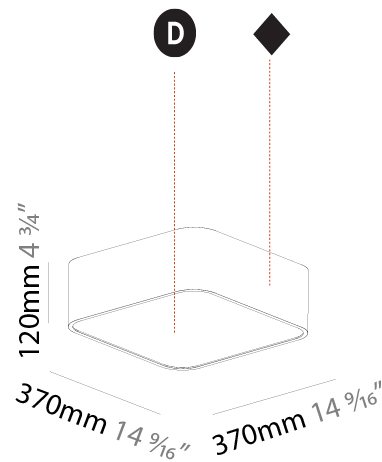

GENERAL

Series: Smoothy
Subseries: Smoothy Standard
Brand: Prolicht
Division: Architectural
Mounting Type: Surface
Mounting Location: Ceiling
Subcategory: Ambient

PHYSICAL

Shape: Square
Length (mm): 370
Length (in): 14 ⁹/₁₆
Width (mm): 370
Width (in): 14 ⁹/₁₆
Height (mm): 120
Height (in): 4 ³/₄
Light Distribution: Direct
Weight (kg): 3.458
Weight (lbs): 7.61
Diffuser: PMMA - Opal or Micro-Prism
Fixture Finish: SSR / BKV / CWI / CRY / HAB / UFT / ITA / RUA / FTG / MYG / LOD / PUS / FRO / FUP / KIA / POP / BLS / SPG / MEY / GOH / GUM / CHC / COM / ABZ / JAG / OBR / MOS / ROR
Fixture Material: Extruded Aluminum / Steel

ELECTRICAL

Lamp Type: LED (Zhaga Standard)
Input Wattage (W): 13.2
Total Output Wattage (W): 12
Dimming: Non-Dimmable
Driver Included: Yes
Driver Location: Integrated
Driver Type: Constant Current -Universal
Driver Class: Class 2
Input Voltage (V): 120 - 277
Constant Current (MA): 350
Upon Request: 0-10Vdc dimming / Phase dimming 120Vac only

LED

Color Temperature (°K): 3000 / 3500 / 4000
Max. Delivered Lumen (lm): 1380 / 1401 / 1430
CRI: >80 CRI
Efficiency (%): 0.867
Lamp Life (hrs): 50000

OPTICAL

RATINGS AND CERTIFICATIONS

Certified By: Certified for North American Standards
IP rating: IP20

PROJECT
TYPE
SPECIFIER
QUANTITY
DATE