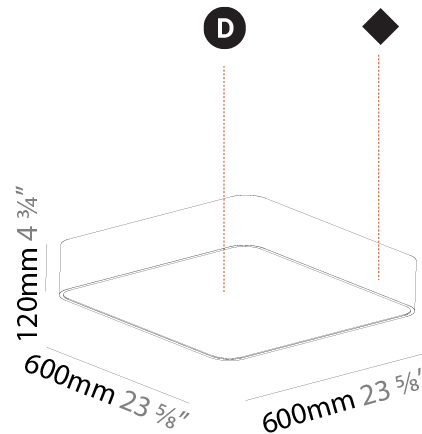

GENERAL

Series: Smoothy
Subseries: Smoothy Standard
Brand: Prolicht
Division: Architectural
Mounting Type: Surface
Mounting Location: Ceiling
Subcategory: Ambient

PHYSICAL

Shape: Square
Length (mm): 600
Length (in): 23 5/8
Width (mm): 600
Width (in): 23 5/8
Height (mm): 120
Height (in): 4 3/4
Light Distribution: Direct
Weight (kg): 11.315
Weight (lbs): 24.89
Diffuser: [PMMA - Opal or Micro-Prism](#)
Fixture Finish: [SSR / BKV / CWI / CRY / HAB / UFT / ITA / RUA / FTG / MYG / LOD / PUS / FRO / FUP / KIA / POP / BLS / SPG / MEY / GOH / GUM / CHC / COM / ABZ / JAG / OBR / MOS / ROR](#)
Fixture Material: [Extruded Aluminum / Steel](#)

ELECTRICAL

Lamp Type: LED (Zhaga Standard)
Input Wattage (W): 55
Total Output Wattage (W): 49.7
Dimming: [Non-Dimmable](#)
Driver Included: Yes
Driver Location: Integrated
Driver Type: Constant Current - Universal
Driver Class: Class 2
Input Voltage (V): 120 - 277
Constant Current (MA): 350
Upon Request: (Not included - see components) Integral: 0-10Vdc dimming / Phase dimming 120Vac only

LED

Color Temperature (°K): [3000 / 3500 / 4000](#)
Max. Delivered Lumen (lm): 5520 / 5606 / 5720
CRI: >80 CRI
Efficiency (%): 0.867
Lamp Life (hrs): 50000

OPTICAL

RATINGS AND CERTIFICATIONS

Certified By: Certified for North American Standards
IP rating: IP20