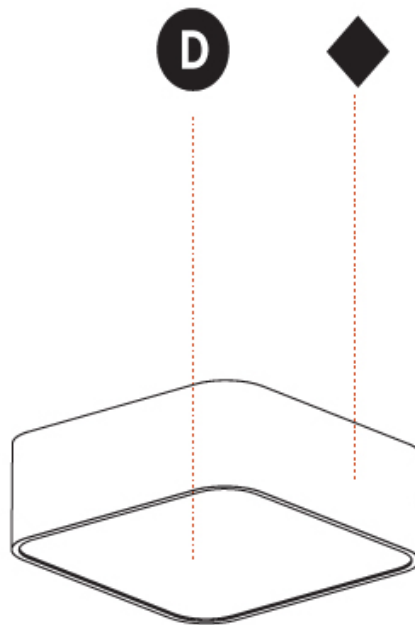

SMOOTHY STANDARD SURFACE

A32365-

PROJECT

TYPE

SPECIFIER

QUANTITY

DATE