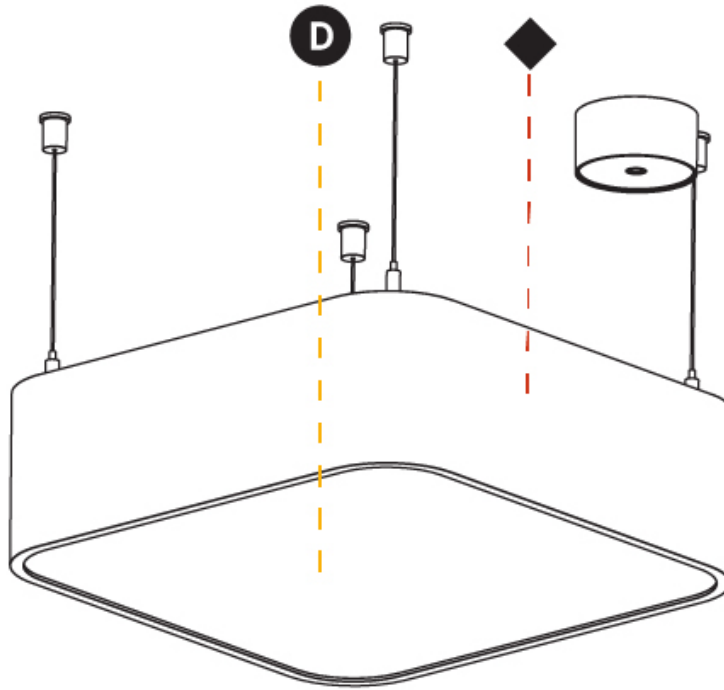

SMOOTHY STANDARD SUSPENSION

A31672-

PROJECT	_____
TYPE	_____
SPECIFIER	_____
QUANTITY	_____
DATE	_____